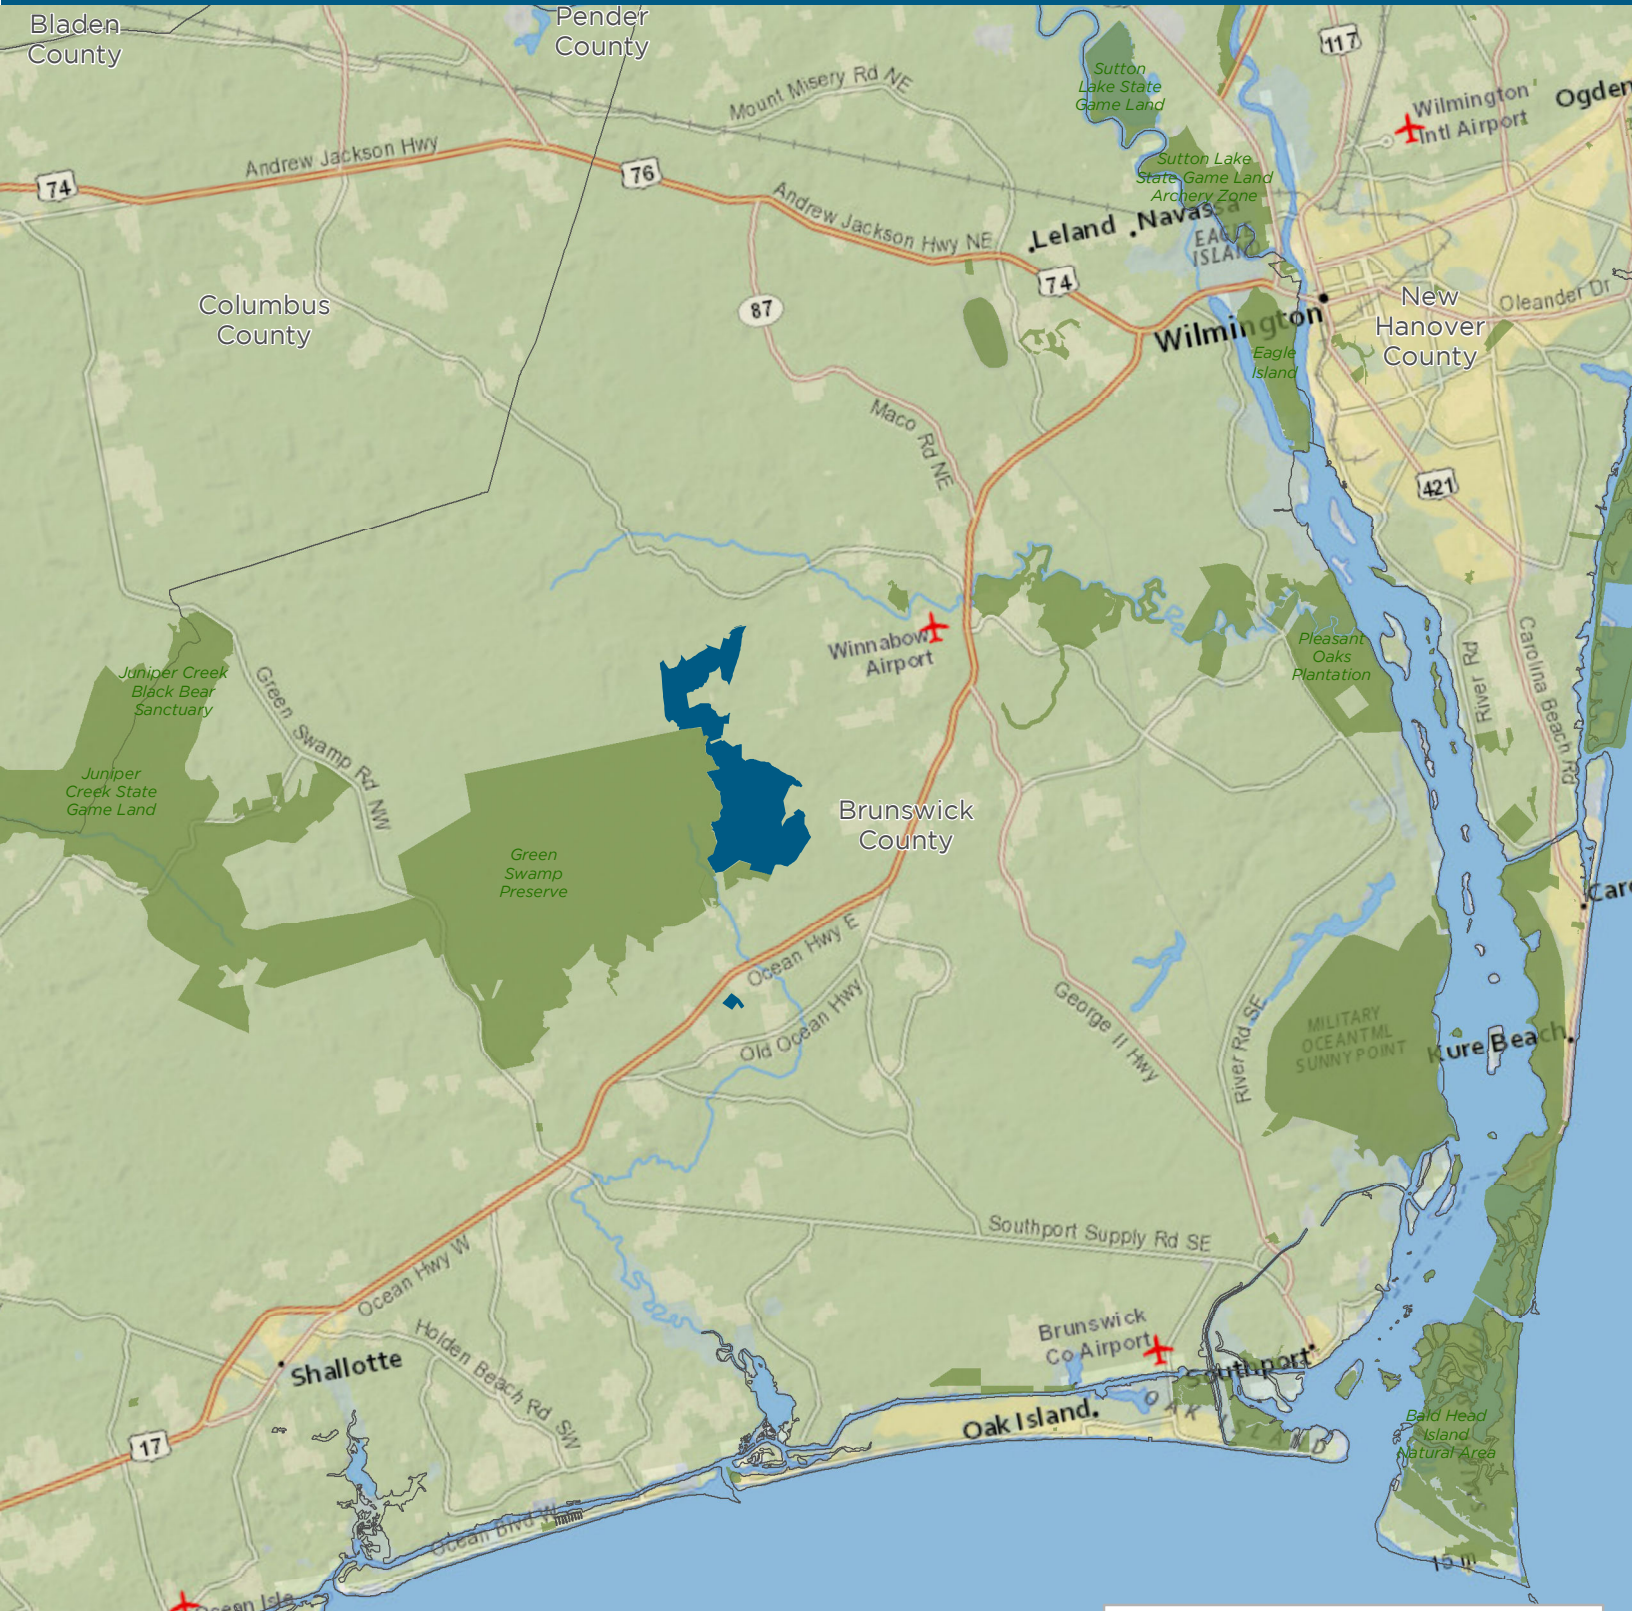

Brunswick Forest, NC

THE
CONSERVATION FUND

Brunswick Forest (3,670 acres)
Protected Lands

0 4 Miles

Map prepared by Jazmin Varela
Date: 4/8/2015

Data Sources: PADUS USA (CBIV2),
The Conservation Fund and ESRI Data & Maps.