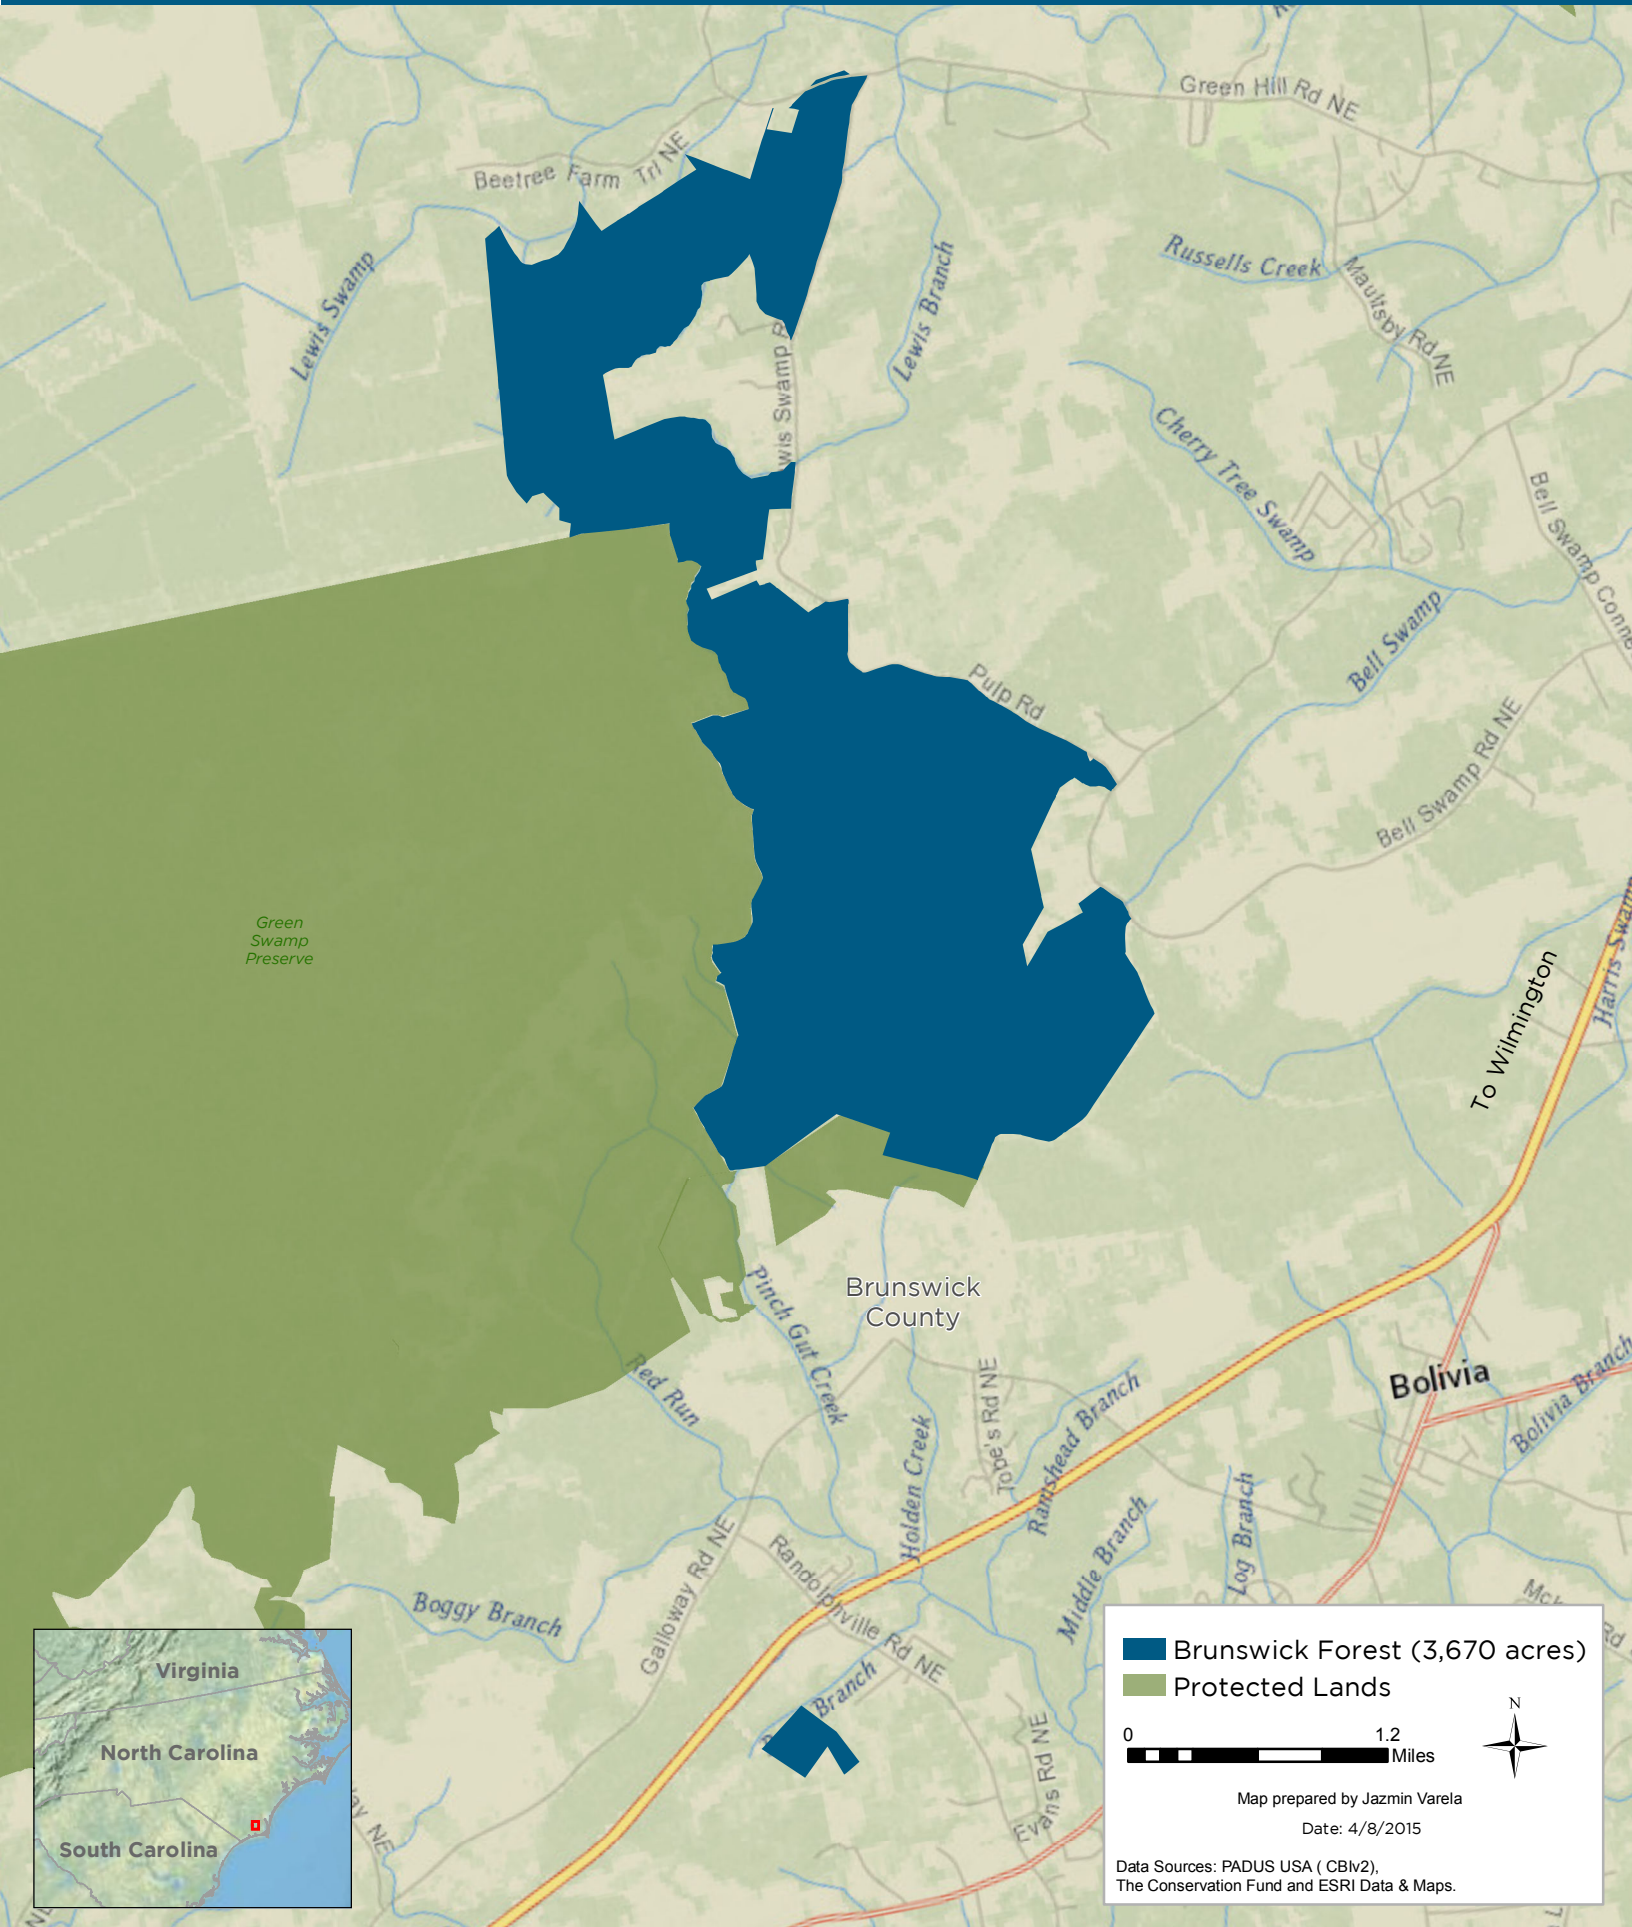

Brunswick Forest, NC

THE
CONSERVATION FUND

Green
Swamp
Preserve

Brunswick
County

Bolivia

Brunswick Forest (3,670 acres)
Protected Lands

0 1.2 Miles

Map prepared by Jazmin Varela
Date: 4/8/2015

Data Sources: PADUS USA (CBIV2),
The Conservation Fund and ESRI Data & Maps.