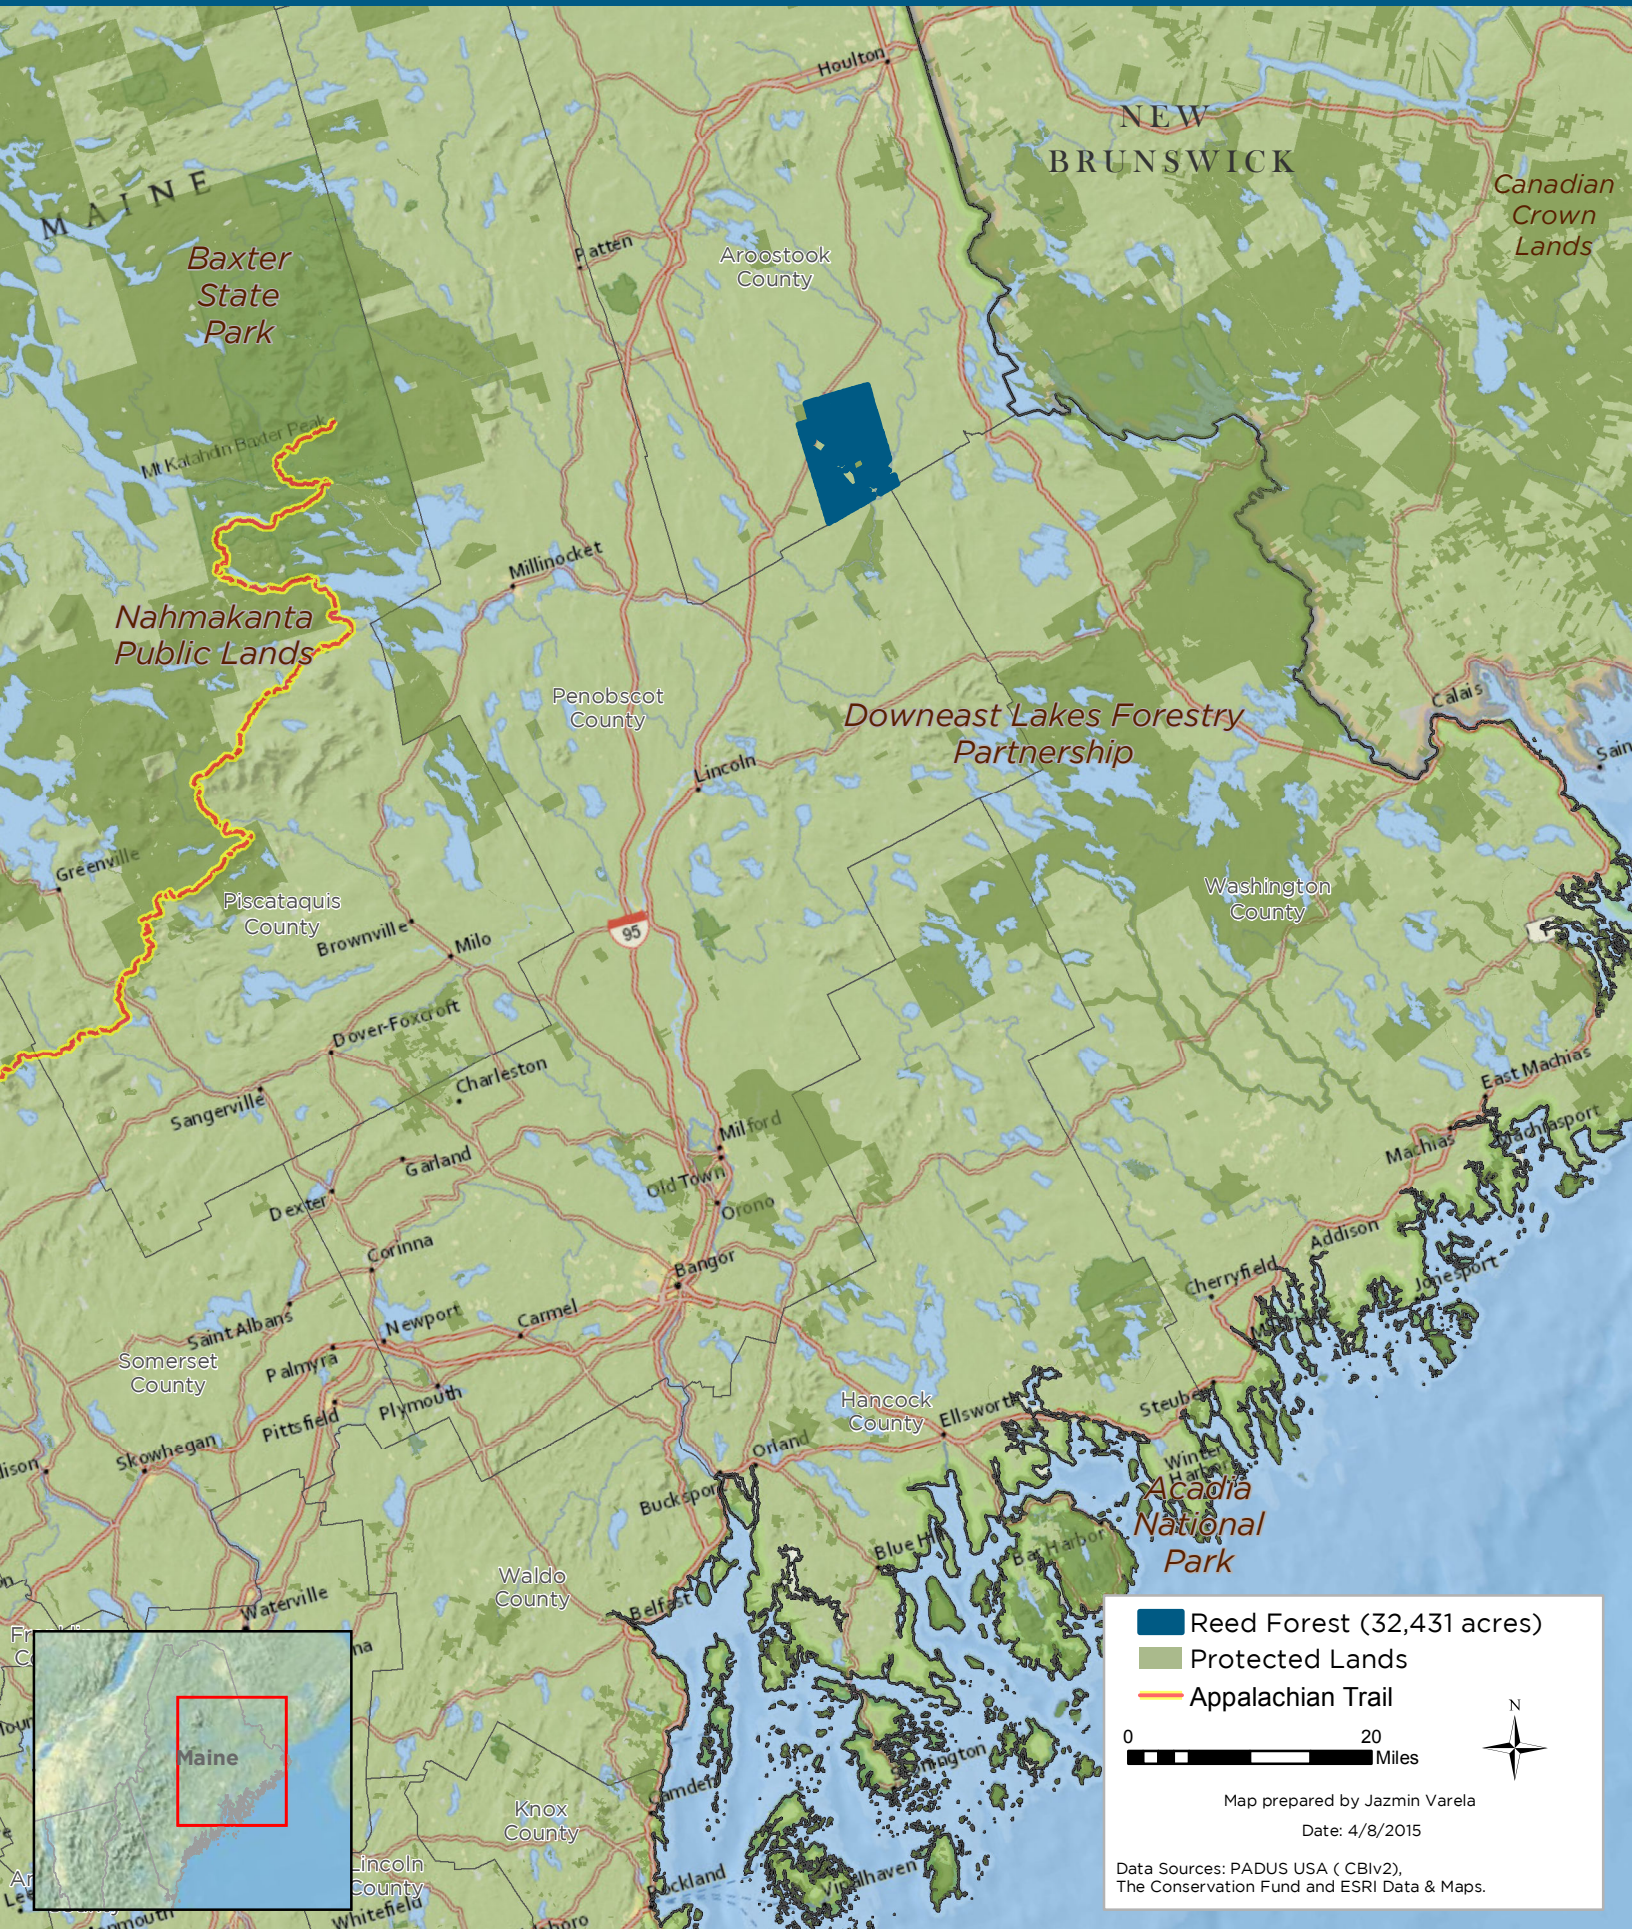

Reed Forest, ME

THE CONSERVATION FUND

- Reed Forest (32,431 acres)
- Protected Lands
- Appalachian Trail

0 20 Miles

Map prepared by Jazmin Varela
Date: 4/8/2015

Data Sources: PADUS USA (CBIV2),
The Conservation Fund and ESRI Data & Maps.